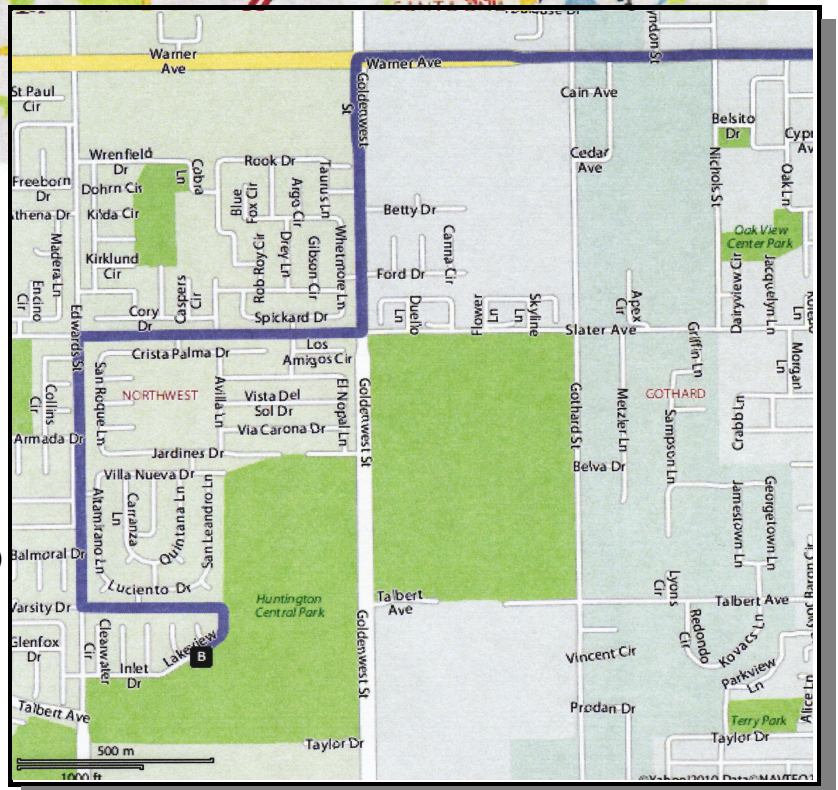

# Huntington Central Park - Group Picnic Area

6630 Lakeview Drive, Huntington Beach 92648

1. Take the 10 Fwy to 215 Fwy (west) towards Riverside
2. Merge onto the 91 Fwy
3. Take the 55 Fwy (south) towards the beaches
4. Take the 405 Fwy (north) towards Long Beach
5. Exit Magnolia St/Warner Ave W  
Take 1<sup>st</sup> exit & go west on Warner Ave
6. Turn Left on Goldenwest Street (go ½ mile)
7. Turn Right on Slater Avenue (go ½ mile)
8. Turn Left on Edwards Street (go ½ mile)
9. Turn Left on Central Park Dr. (Varsity Dr.)
10. Group parking lot is at end of road