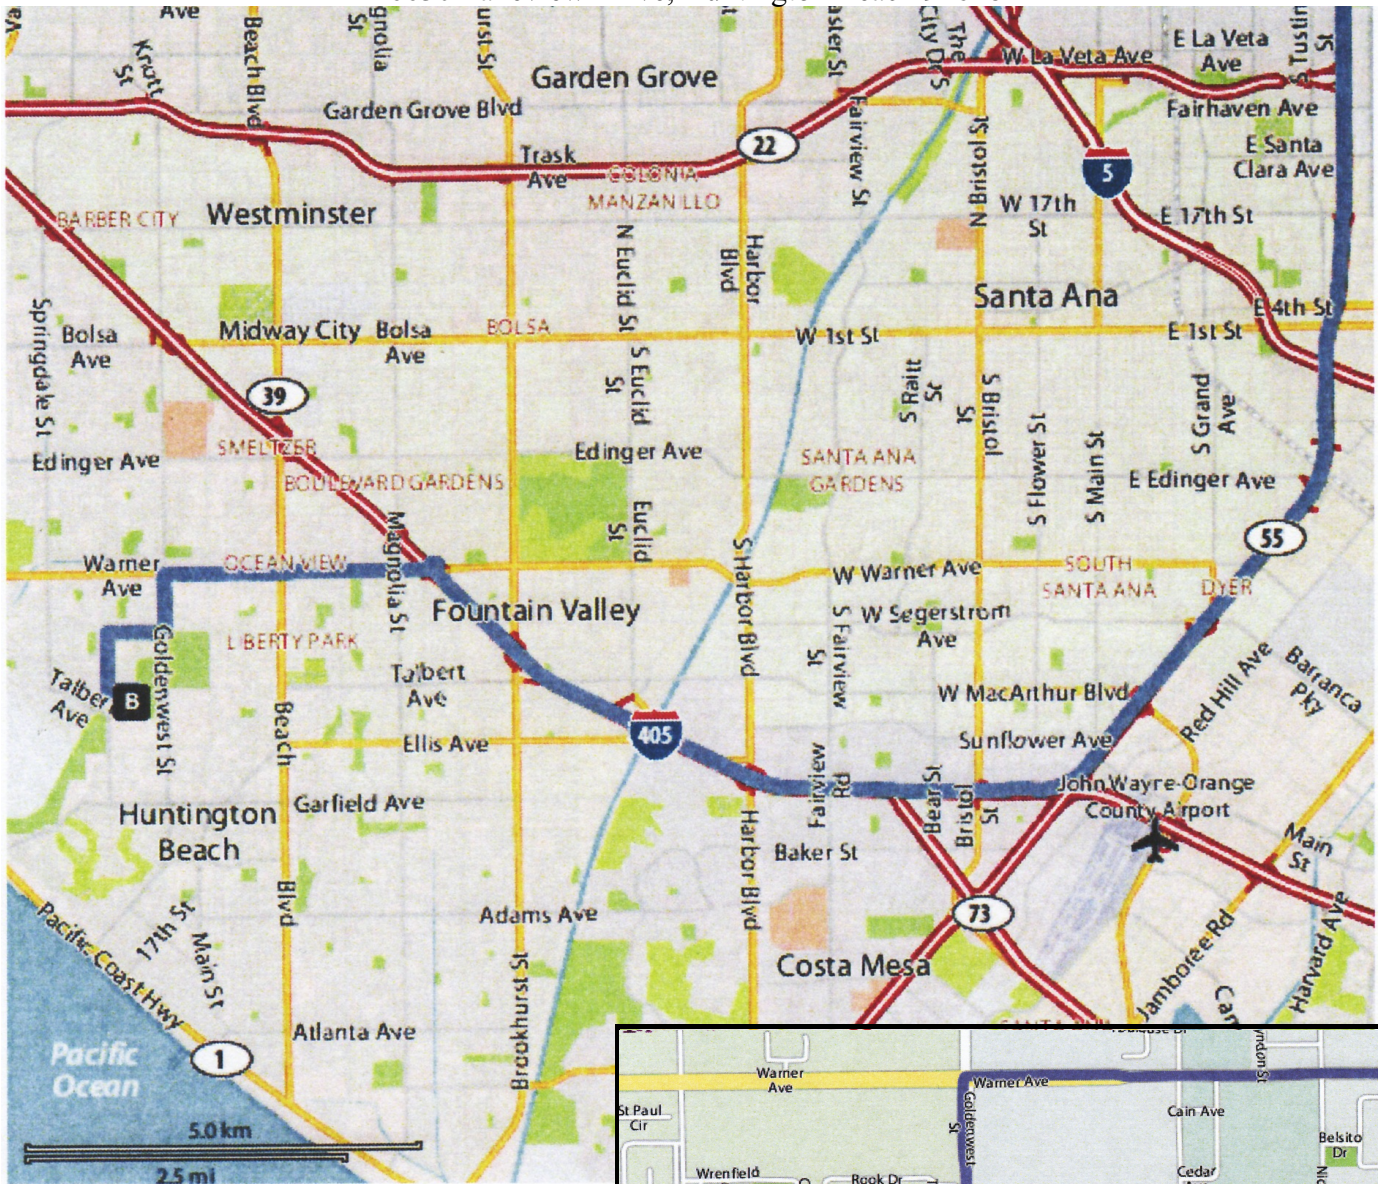

# Huntington Central Park - Group Picnic Area

6630 Lakeview Drive, Huntington Beach 92648

1. Take the 10 Fwy to 215 Fwy (west) towards Riverside
2. Merge onto the 91 Fwy
3. Take the 55 Fwy (south) towards the beaches
4. Take the 405 Fwy (north) towards Long Beach
5. Exit Magnolia St/Warner Ave W  
Take 1<sup>st</sup> exit & go west on Warner Ave
6. Turn Left on Goldenwest Street (go ½ mile)
7. Turn Right on Slater Avenue (go ½ mile)
8. Turn Left on Edwards Street (go ½ mile)
9. Turn Left on Central Park Dr. (Varsity Dr.)
10. Group parking lot is at end of road