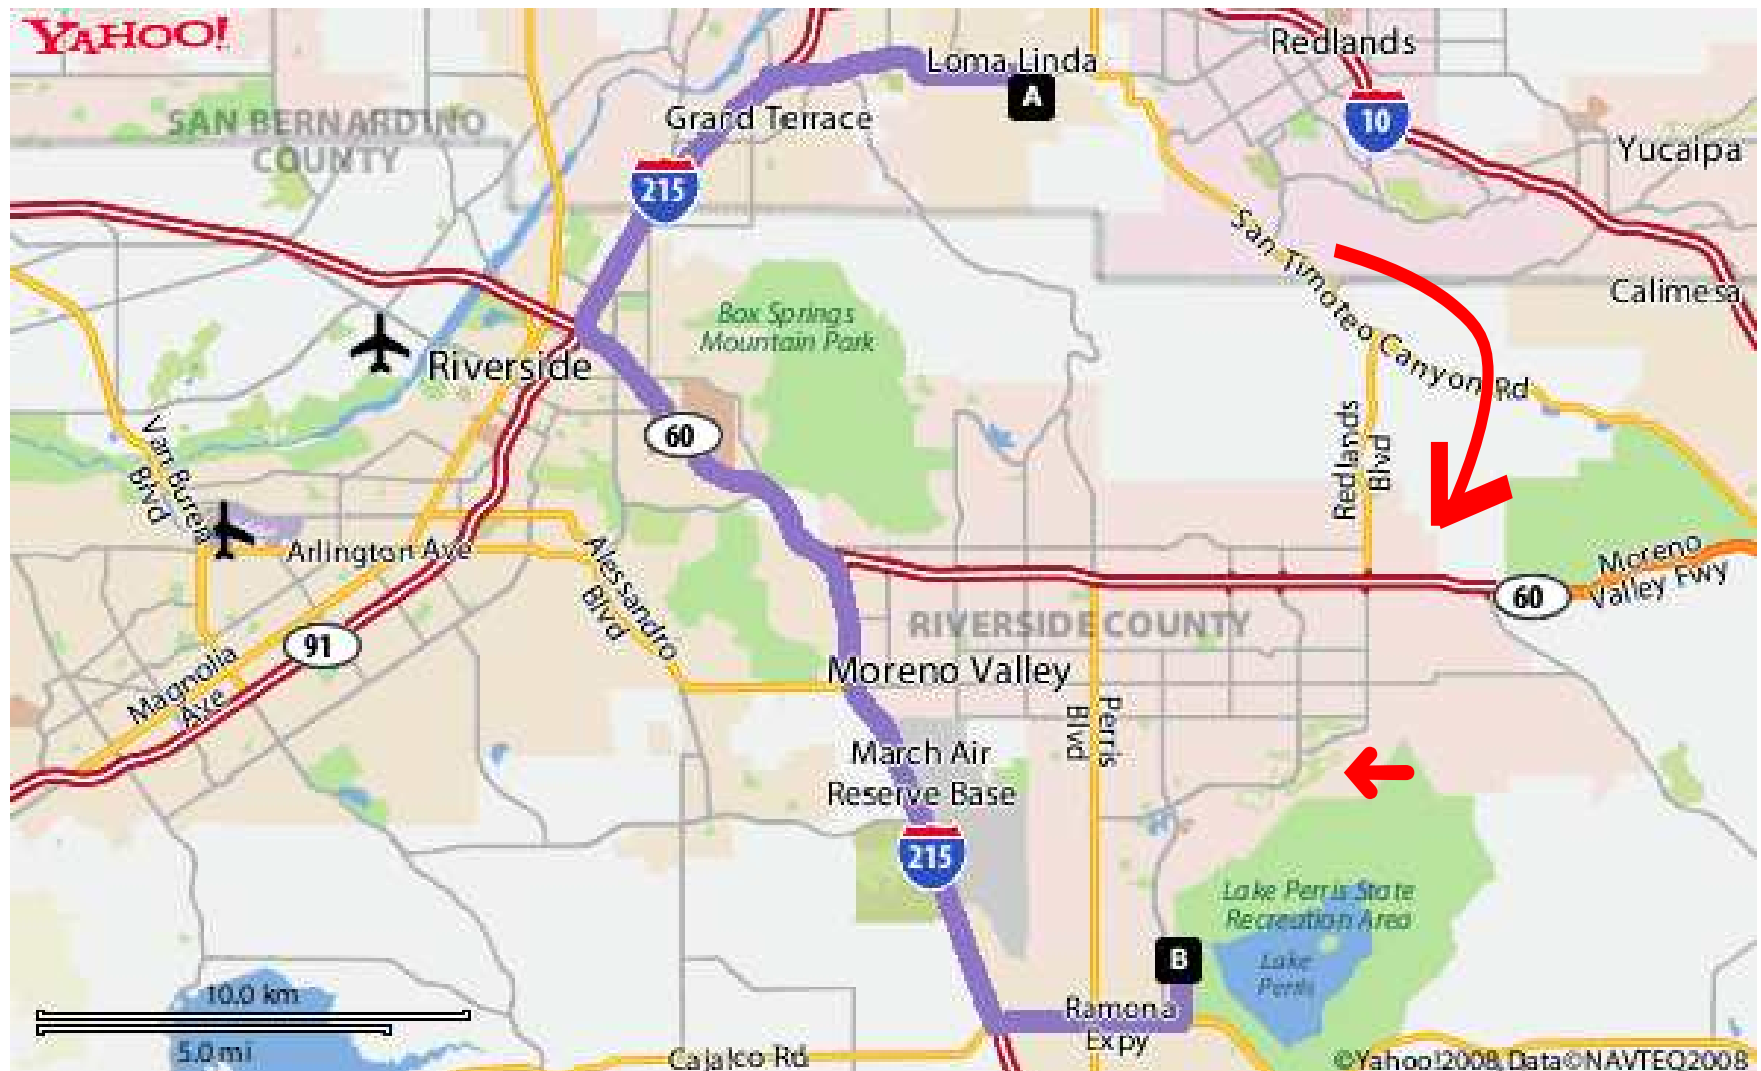

Map to Lake Perris Group Picnic Area

FROM LOMA LINDA (red arrow):

1. Take San Timoteo Canyon Road
2. Turn Right at Redlands Blvd
3. Redlands Blvd merges into JF Kennedy Drive
4. Turn Left at Moreno Beach Blvd
5. Turn Left at Via del Lago
6. Enter Lake Perris SRA (Moreno Entrance)
7. Turn Left at the GROUP PICNIC AREAS

FROM 215 FWY (purple lines):

1. Take the 215 Fwy South
2. Exit Ramona Expressway/Cajalco Expressway, Turn Left (East)
3. Turn left at **Lake Perris Drive** (not Perris Avenue)
4. Follow signs to Group Picnic Areas

**Parking passes will be given out only at the Moreno Entrance.
Passes are limited. First-come, first-serve basis only.**

Lake Perris Recreation Area Map

Lunch from 11:30 am, Progressive Worship from 1 pm

Group A Picnic Area