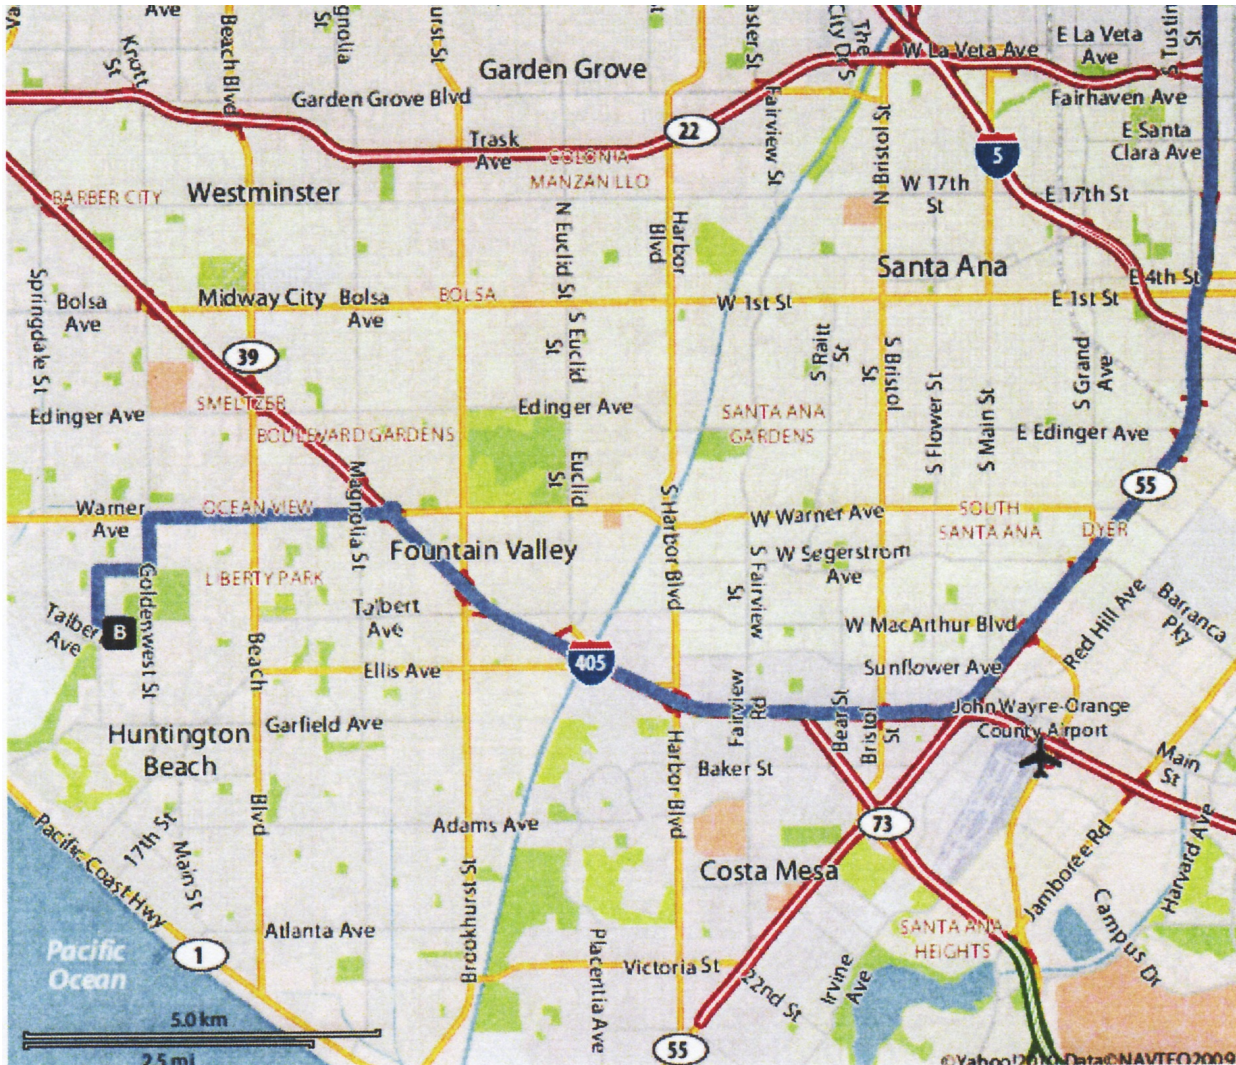

# Huntington Beach Central Park

6630 Lakeview Drive, Huntington Beach 92648

1. Take the 10 Fwy to 215 Fwy (west) towards Riverside
2. Merge onto the 91 Fwy
3. Take the 55 Fwy (south) towards the beaches
4. Take the 415 Fwy (north) towards Long Beach
5. Exit Magnolia St/Warner Ave W  
And go west on Warner Ave
6. Turn Left on Goldenwest Street (½ mile)
7. Turn Right on Slater Avenue (½ mile)
8. Turn Left on Edwards Street (½ mile)
9. Turn Left on Talbert Avenue (¼ mile)
10. Turn Right on Cliffview Lane
11. Bear Right on to Lakeview Drive